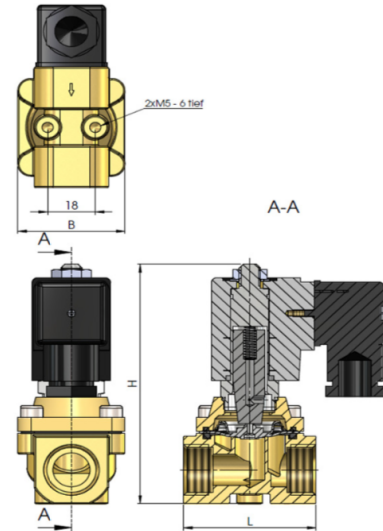

function:
NC – normally closed

pressure:
0,0 – 20 bar – depending on design

design:	seat valve with membrane
diameter:	DN10
body material:	Brass
seal:	EPDM, NBR, FKM
voltage:	230V 50Hz 24V DC
voltage tolerance:	+/- 10% acc. VDE 0580
power consumption:	230V 50Hz: 22 VA 24V DC 13 Watt
duty:	100 % ED
plug socket:	IP65 is plug socket mounted acc. DIN EN 175301-803 form A
plug	cable diameter 6-8 mm, thread PG 9, design A
viscosity:	≤20CST
temperature:	ambient: max. + 50°C media: FKM – 10°C up to +120°C NBR – 10°C up to +90°C EPDM – 10°C up to +130°C

DN	max. pressure	connection	flow rate
10 mm	0,0 – 20 bar (16 bar*)	G 1/4" inch	1,6 m³/h
10 mm	0,0 – 20 bar (16 bar*)	G 3/8" inch	2,0 m³/h
10 mm	0,0 – 20 bar (16 bar*)	G 1/2" inch	2,0 m³/h

* using DC reduces the working pressure

options: without oil and fat
plug socket mounted with LED
Ex II 2G Ex mII T4
 II 3D IP65 T130°C

dimensions:

connection	DN	L	B	H
1/4" inch	10	50	40,5	98
3/8" inch	10	50	40,5	98
1/2" inch	10	50	40,5	98

Test meeting the requirement of PED acc. to DIN EN 12266-1:

The tightness corresponds to the specified leakage rates*:

type	soft seat**
MV07	A

* acc. to EN 12266-1

** Soft Seat: EPDM, FKM, NBR

article number:

Type	Voltage	Seal	Function	Version	Size
MV07	1 – 230V 50Hz 2 – 24V DC	1 – EPDM 2 – FKM 4 – NBR	0 – NC normally closed	0 – standard	01 – 1/4" 02 – 3/8" 03 – 1/2"