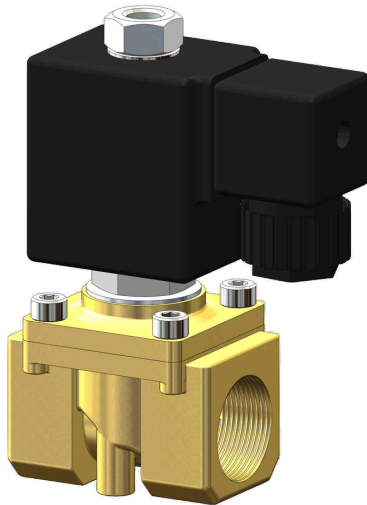

2/2-way solenoid valve brass type MV07

description:

2/2-way solenoid valve made of brass, with membrane for high flow rates. Ideal for machine and plant engineering. This valve switches at 0 bar. Force pilot operated valve.

features:

- Suitable for neutral and non-neutral **liquid and non-flammable, gaseous media**
- Mounting position: any, solenoid preferably above

connection:
1/4", 3/8", 1/2" inch

control:
force pilot operated

function:
NC – normally closed

pressure:
0,0 – 20 bar – depending on design

design:	seat valve with membrane
diameter:	DN10
body material:	Brass
seal:	EPDM, NBR, FKM
voltage:	230V 50Hz 24V DC
voltage tolerance:	+/- 10% acc. VDE 0580
power consumption:	230V 50Hz: 22 VA 24V DC 13 Watt
duty:	100 % ED
plug socket:	IP65 is plug socket mounted acc. DIN EN 175301-803 form A
plug	cable diameter 6-8 mm, thread PG 9, design A
viscosity:	≤20CST
temperature:	ambient: max. + 50°C media: FKM – 10°C up to +120°C NBR – 10°C up to +90°C EPDM – 10°C up to +130°C

options: without oil and fat
plug socket mounted with LED
Ex II 2G Ex mII T4
 II 3D IP65 T130°C

dimensions:

connection	DN	L	B	H
1/4" inch	10	50	40,5	98
3/8" inch	10	50	40,5	98
1/2" inch	10	50	40,5	98

Test meeting the requirement of PED acc. to DIN EN 12266-1: