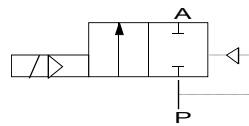

2/2-way solenoid valve brass type MV07

description:

2/2-way solenoid valve made of brass, with membrane for high flow rates. Ideal for machine and plant engineering. This valve switches at 0 bar. Force pilot operated valve.

function:
NC – normally closed

pressure:
0,0 – 20 bar – depending on design

design:	seat valve with membrane
diameter:	DN10
body material:	Brass
seal:	EPDM, NBR, FKM
voltage:	230V 50Hz 24V DC
voltage tolerance:	+/- 10% acc. VDE 0580
power consumption:	230V 50Hz: 22 VA 24V DC 13 Watt
duty:	100 % ED
plug socket:	IP65 is plug socket mounted acc. DIN EN 175301-803 form A
plug	cable diameter 6-8 mm, thread PG 9, design A
viscosity:	≤20CST
temperature:	ambient: max. + 50°C media: FKM – 10°C up to +120°C NBR – 10°C up to +90°C EPDM – 10°C up to +130°C

options: without oil and fat
plug socket mounted with LED
Ex II 2G Ex mII T4
 II 3D IP65 T130°C

dimensions:

connection	DN	L	B	H
1/4" inch	10	50	40,5	98
3/8" inch	10	50	40,5	98
1/2" inch	10	50	40,5	98

Test meeting the requirement of PED acc. to DIN EN 12266-1:

The tightness corresponds to the specified leakage rates*:

type	soft seat**
MV07	A

* acc. to EN 12266-1

** Soft Seat: EPDM, FKM, NBR

article number:

Type	Voltage	Seal	Function	Version	Size
MV07	1 – 230V 50Hz 2 – 24V DC	1 – EPDM 2 – FKM 4 – NBR	0 – NC normally closed	0 – standard	01 – 1/4" 02 – 3/8" 03 – 1/2"