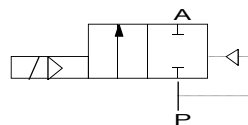

2/2-way solenoid valve brass type MV04

description:

2/2-way solenoid valve made of brass, with membrane for high flow rates. Ideal for machine and plant engineering. This valve switches at 0,1 bar. Servo controlled valve.

features:

- Suitable for neutral and non-neutral **liquid and non-flammable, gaseous media**
- Mounting position: any, solenoid preferably above

connection:

1/4", 3/8", 1/2" inch

control:

servo controlled

function:

* using DC reduces the working pressure

options:

without oil and fat
plug socket mounted with LED
Ex II 2G Ex mII T4
 II 3D IP65 T130°C

dimensions:

connection	L (mm)	B (mm)	H (mm)
1/4" inch	54	33,5	95
3/8" inch	54	33,5	95
1/2" inch	54	33,5	95

Type	Voltage	Seal	Function	Version	Size
MV04	1 – 230V 50Hz 2 – 24V DC	1 – EPDM 2 – FKM 4 – NBR	0 – NC normally closed	0 – standard	01 – 1/4" 02 – 3/8" 03 – 1/2"

Example no. MV04120002:

MV04 | 1 | 2 | 0 | 0 | 02