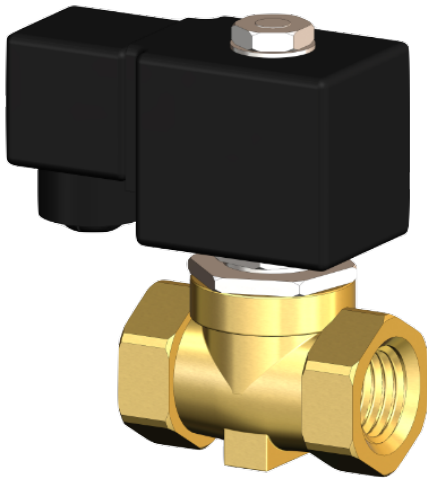

2/2-way solenoid valve brass type MV04

description:

2/2-way solenoid valve made of brass, with membrane for high flow rates. Ideal for machine and plant engineering. This valve switches at 0,1 bar. Servo controlled valve.

features:

- Suitable for neutral and non-neutral **liquid and non-flammable, gaseous media**
- Mounting position: any, solenoid preferably above

connection:

1/4", 3/8", 1/2" inch

control:

servo controlled

function:

NC – normally closed

pressure:

0,1 – 16 bar – depending on design

design:

seat valve with membrane

diameter:

DN 10,5

body material:

230V 50Hz: 22 VA
24V DC 13 Watt

duty:

100 % ED

plug socket:

IP65 is plug socket mounted acc. DIN EN 175301-803 form A
cable diameter 6-8 mm, thread PG 9, design A

plug:

temperature:

ambient: max. + 50°C
media: FKM – 10°C up to +120°C
 NBR – 10°C up to +80°C
 EPDM – 10°C up to +130°C