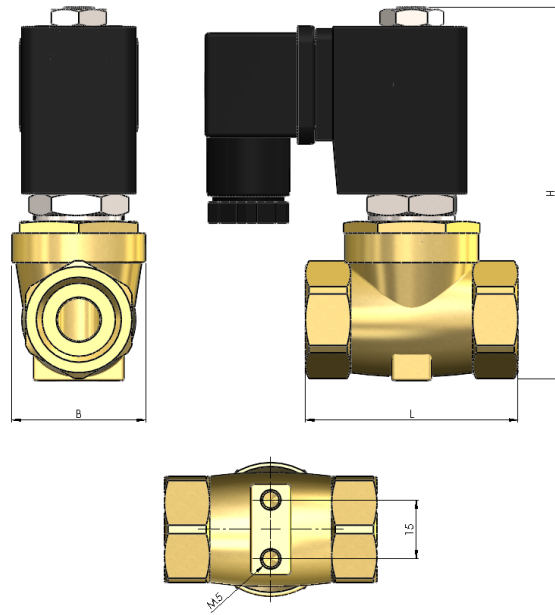

features:

- Suitable for neutral and non-neutral **liquid and non-flammable, gaseous media**
- Mounting position: any, solenoid preferably above

connection:

1/4", 3/8", 1/2" inch

control:

servo controlled

function:

DN

10,5 mm
10,5 mm
10,5 mm

max. pressure

0,1 – 16 bar (10 bar*)
0,1 – 16 bar (10 bar*)
0,1 – 16 bar (10 bar*)

connection

G 1/4" inch
G 3/8" inch
G 1/2" inch

flow rate

1,26 m³/h
1,44 m³/h
1,50 m³/h

* using DC reduces the working pressure

options:

without oil and fat
plug socket mounted with LED
Ex II 2G Ex mII T4
 II 3D IP65 T130°C

dimensions:

connection	L (mm)	B (mm)	H (mm)
1/4" inch	54	33,5	95
3/8" inch	54	33,5	95
1/2" inch	54	33,5	95

Type	Voltage	Seal	Function	Version	Size
MV04	1 – 230V 50Hz 2 – 24V DC	1 – EPDM 2 – FKM 4 – NBR	0 – NC normally closed	0 – standard	01 – 1/4" 02 – 3/8" 03 – 1/2"

Example no. MV04120002:

MV04 | 1 | 2 | 0 | 0 | 02